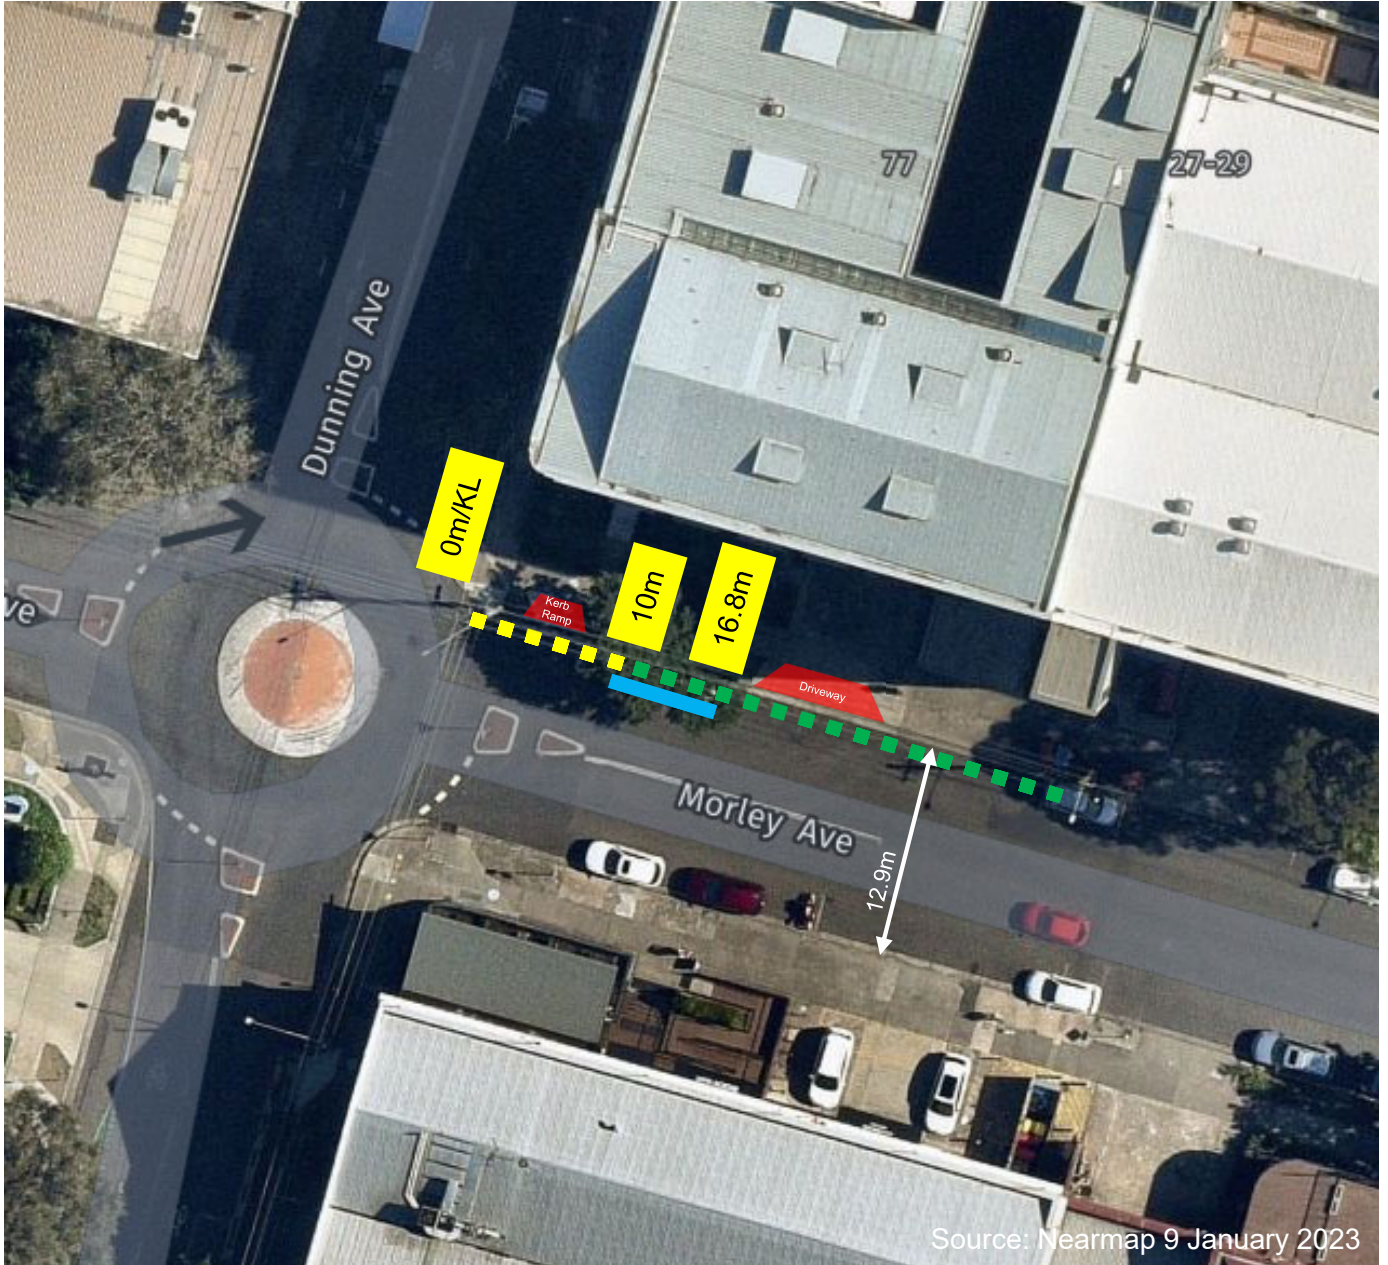

Morley Avenue, Rosebery Proposed parking changes

Existing

-  "No Stopping"
-  "Unrestricted Parking"

Proposed

-  "4P Mobility Parking Only 8am-10pm"